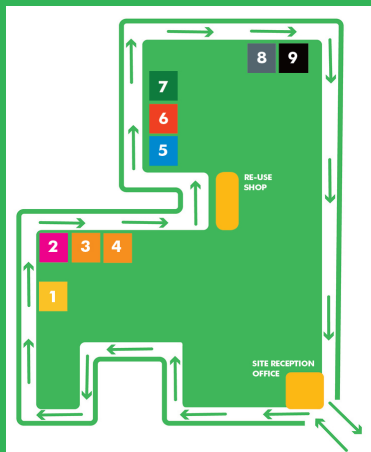

## Opening times:

Mon - Fri 00:00 - 00:00

Saturday 00:00 - 00:00

Sunday 00:00 - 00:00

1

Clothes

2

Electrical

3

Carpet

4

furniture

5

Cardboard

6

Plastic